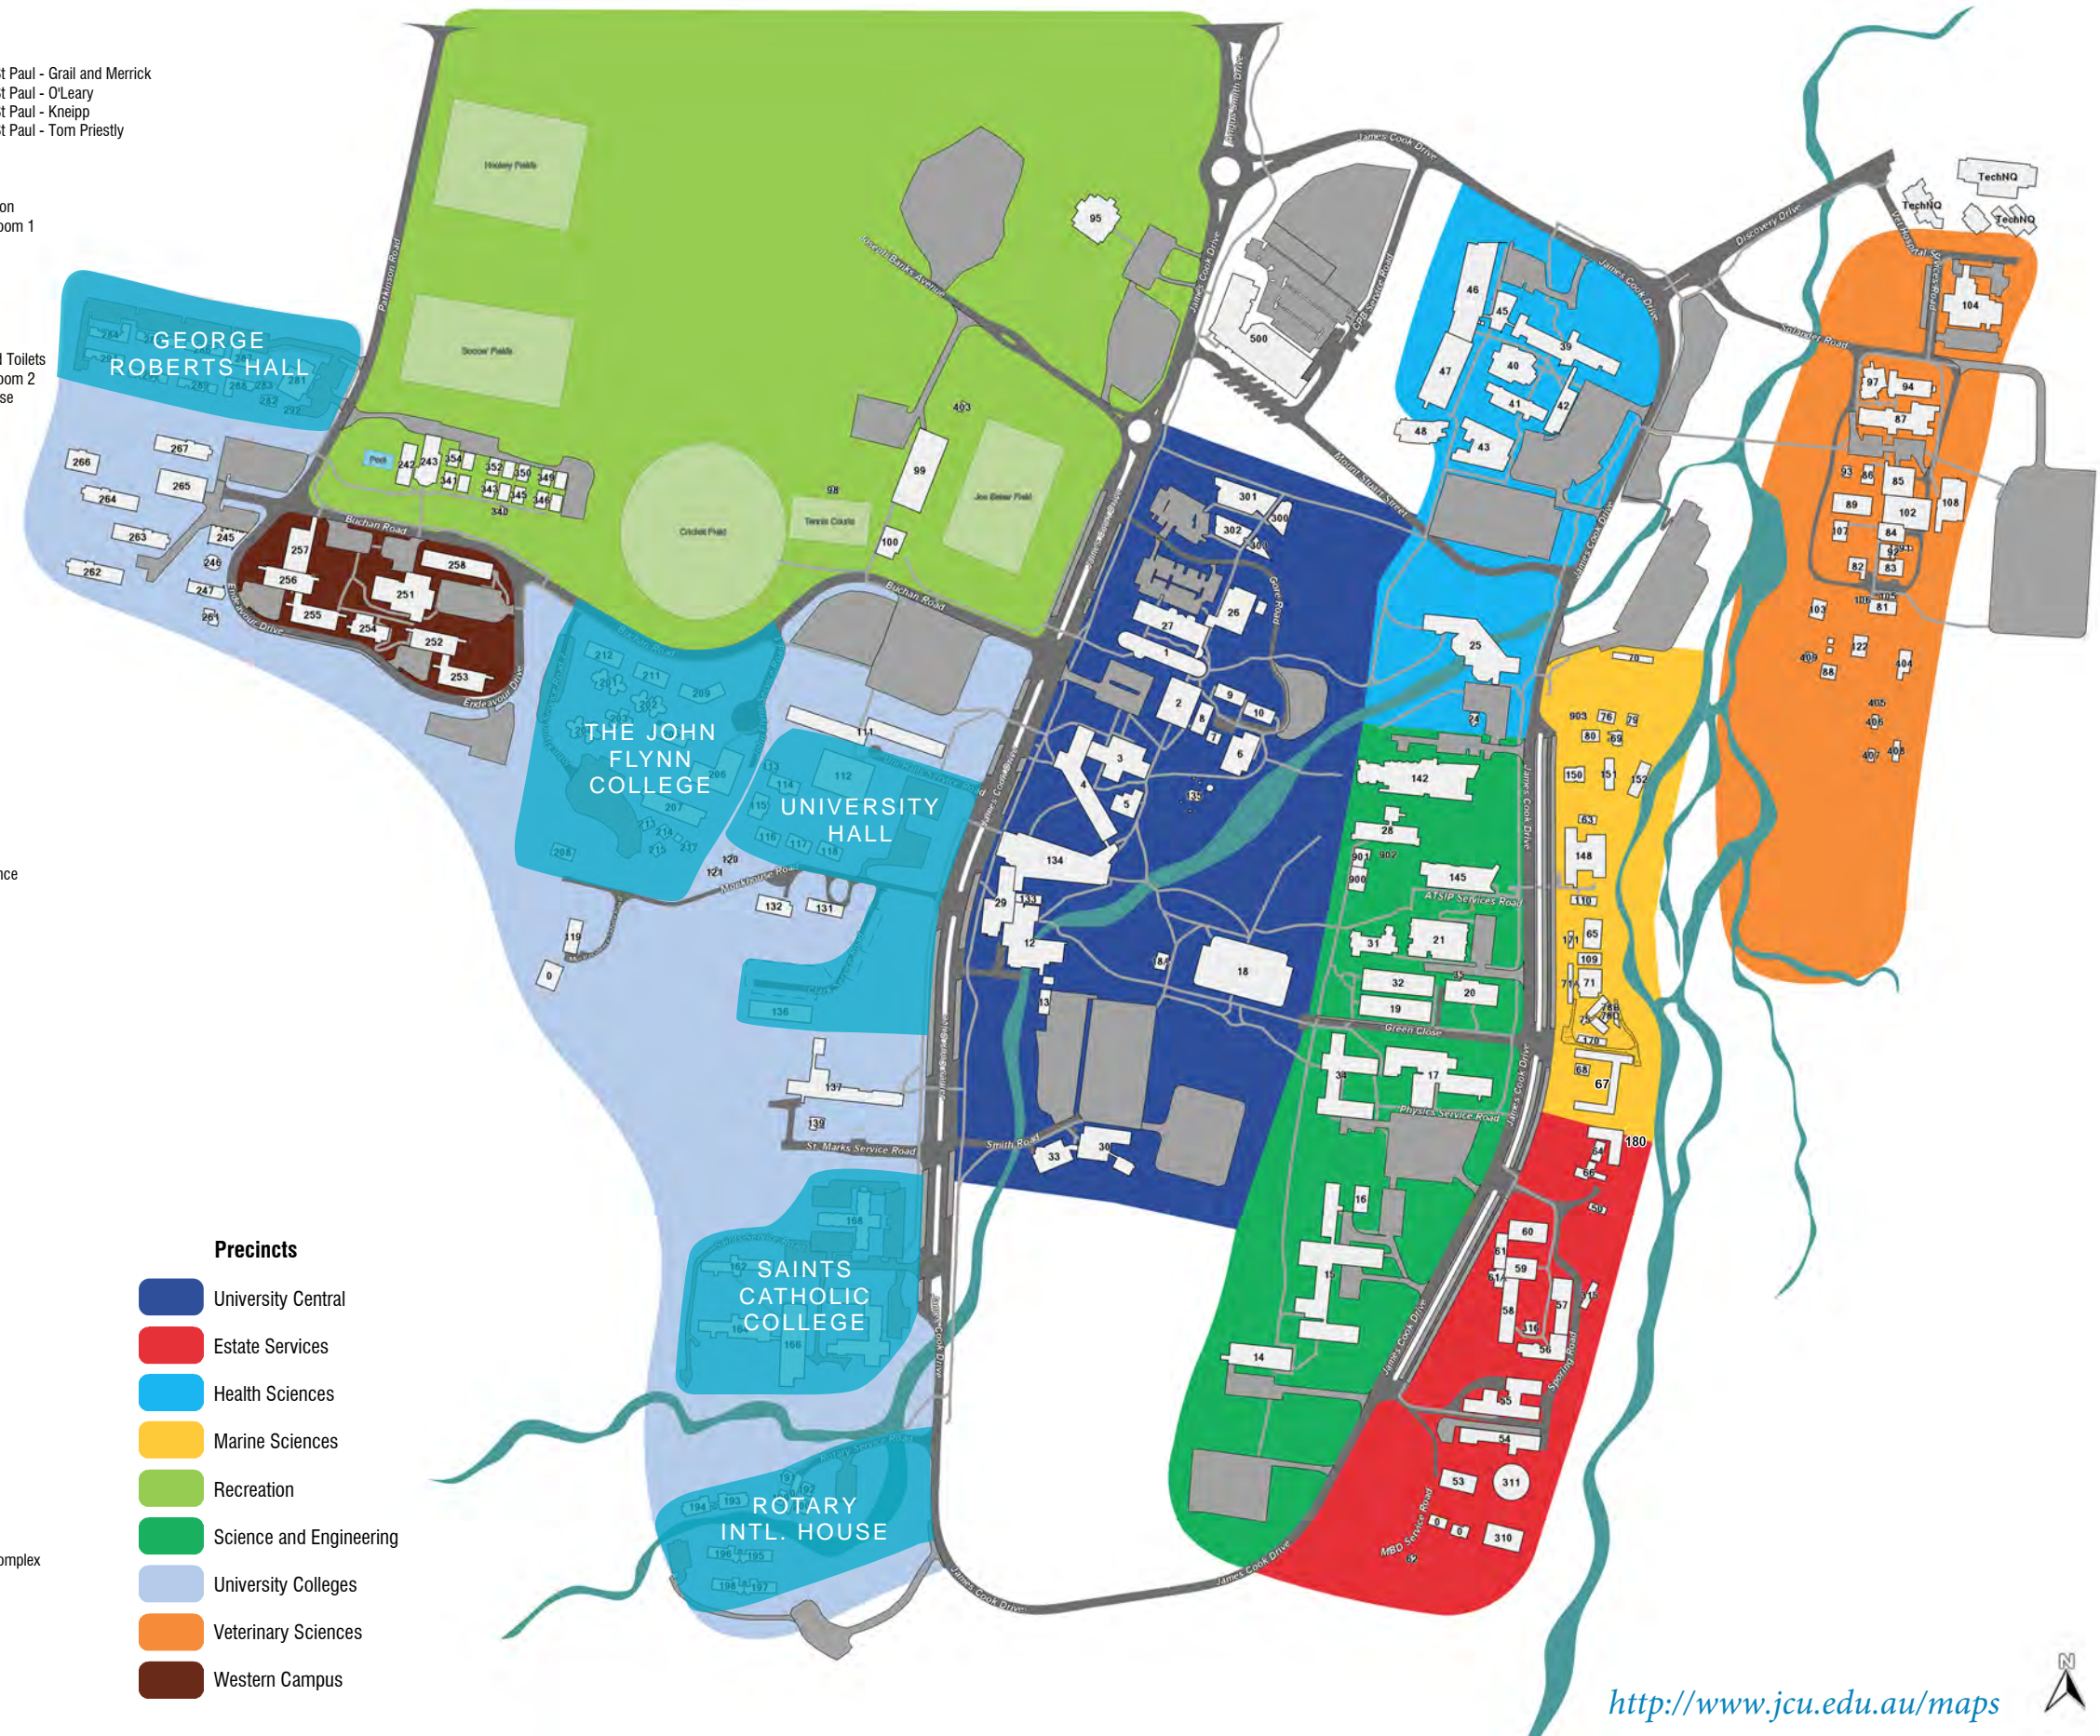

Townsville Campus

1. **Precincts**
2. University Central
   - Estate Services
   - Health Sciences
   - Marine Sciences
   - Recreation
   - Science and Engineering
   - University Colleges
   - Veterinary Sciences
   - Western Campus