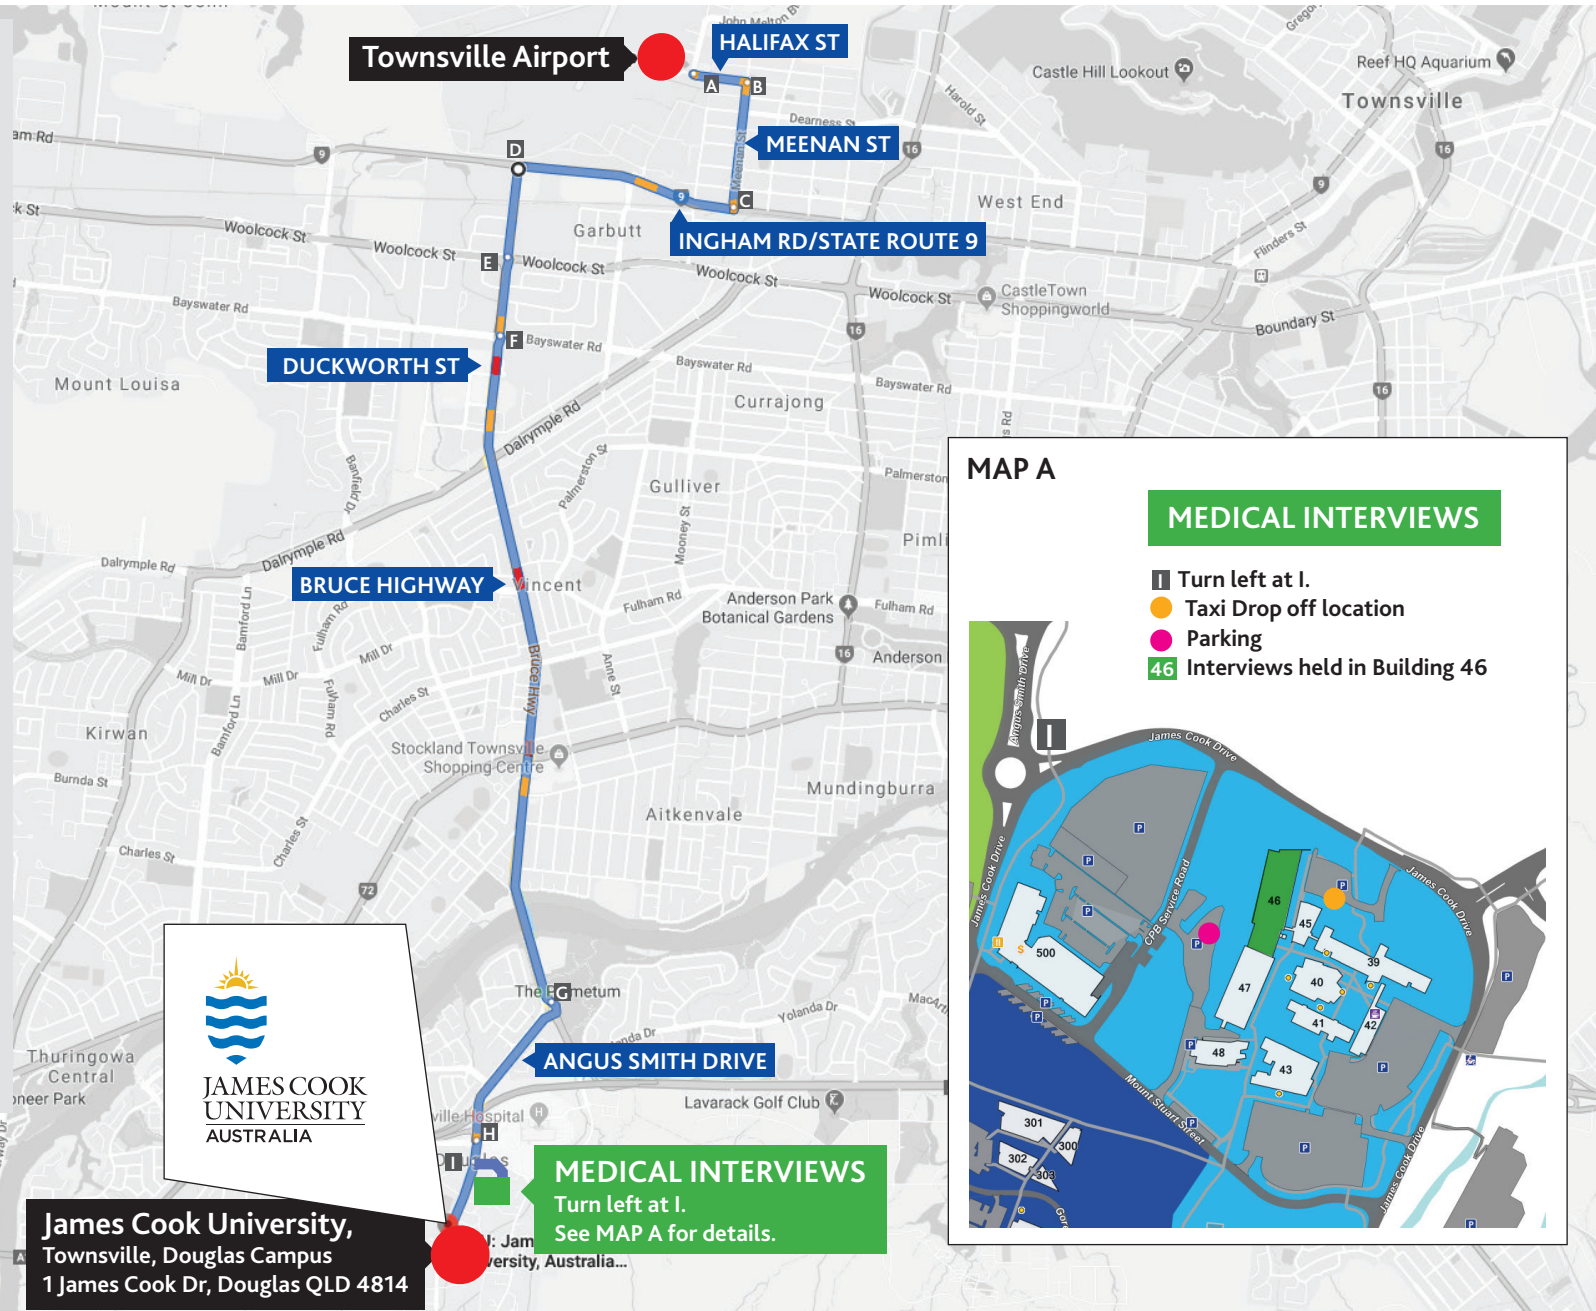

Townsville Airport to James Cook University, Townsville

Directions

Approximately 17min (10.1 km) via Bruce Hwy

1. Take Meenan St and Ingham Rd/State Route 9 to Bruce Hwy/Duckworth St
 - (A) Head east on Halifax St towards Meenan St
 - (B) Turn right at the 1st cross street onto Meenan St
 - (C) At the roundabout, take the 2nd exit onto Ingham Rd/State Route 9
 - (D) Turn left onto Duckworth St
2. Follow Bruce Hwy to Angus Smith Dr in Annandale
 - (E) At the roundabout, take the 2nd exit onto Bruce Hwy/Duckworth St
 - (F) At the roundabout, take the 2nd exit and stay on Bruce Hwy/Duckworth St
3. Continue on Angus Smith Dr to James Cook Dr in Douglas
 - (G) At the roundabout, take the 2nd exit onto Angus Smith Dr
 - (H) At the roundabout, take the 2nd exit and stay on Angus Smith Dr
 - (I) At the roundabout, take the first exit onto James Cook Dr. See map A.

James Cook University,
 Townsville, Douglas Campus
 1 James Cook Dr, Douglas QLD 4814