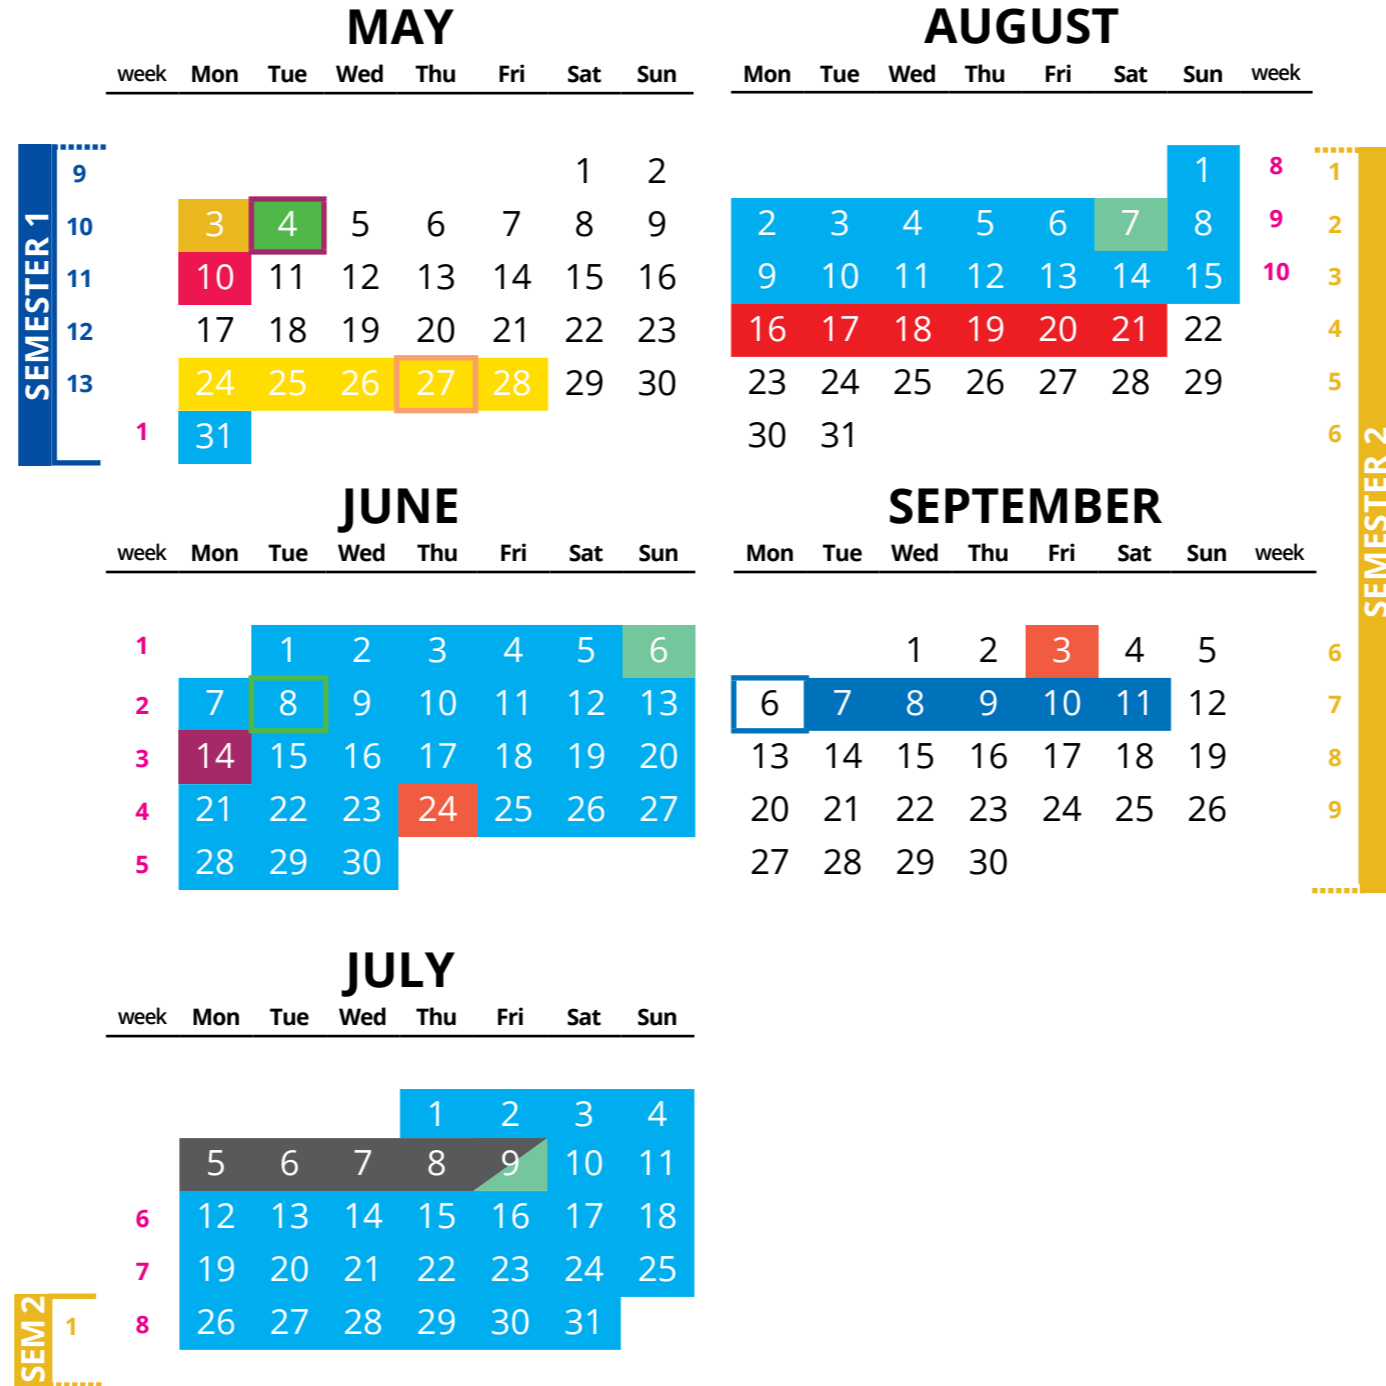

IMPORTANT DATES TR2

May 2027

MON 3	Public Holiday: Labour Day
TUE 4	TR2 Timetable Publication
TUE 4	Class Registration opens
MON 10	Credit/Course Transfer/Campus Transfer/Return to Study Applications close
MON 24-FRI 28	Orientation Week
THU 27	International Orientation
MON 31	Trimester 2 begins

June 2027

SUN 6	Enrolments close
TUE 8	Class Registration closes
MON 14	Payment Due Date
THU 24	Census Date

July 2027

MON 5-FRI 9	Lecture Recess
FRI 9	Last Withdrawal without Academic Penalty

August 2027

SAT 7	Last Date to Withdraw in MyStudent Portal
MON 16-SAT 21	Exam Period
SAT 21	Trimester 2 ends

September 2027

FRI 3	Results Published
MON 6	Deferred & Supplementary Exam Timetable
TUE 7-SAT 11	Deferred & Supplementary Exams (subject to change)

Course application closing dates:
Domestic students
International students

This calendar shows Trimester 2 dates only.
For other academic calendars see:
<https://www.jcu.edu.au/students/academic-calendars>

- Semester 1 Teaching
- Semester 2 Teaching
- Applications Close
- Census Date
- Payment Due Date
- Teaching
- Public Holiday
- Orientation
- Exam Period
- Results Publication
- Timetable Publication
- Class Registration opens
- Class Registration closes
- Withdrawal/enrolment deadline
- Lecture Recess/Study Vacation
- Deferred/Supplementary Exams Timetable
- Deferred/Supplementary Exams

[jcu.edu.au/students/academic-calendars](https://www.jcu.edu.au/students/academic-calendars)

Information is correct at the time of release. Details are subject to change.