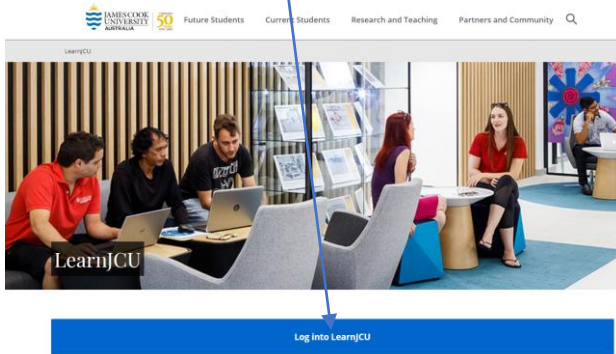

# Accessing HDR Advisor Organisation in LearnJCU

1. Open and sign into [LearnJCU](#)

2. Open Organisations by clicking on the link in the [LearnJCU](#) welcome page

3. Select the [HDR Advisor organization](#) from those available on the Organisation site. NOTE: Your organisations may not be the same as those detailed in the following screen shot: