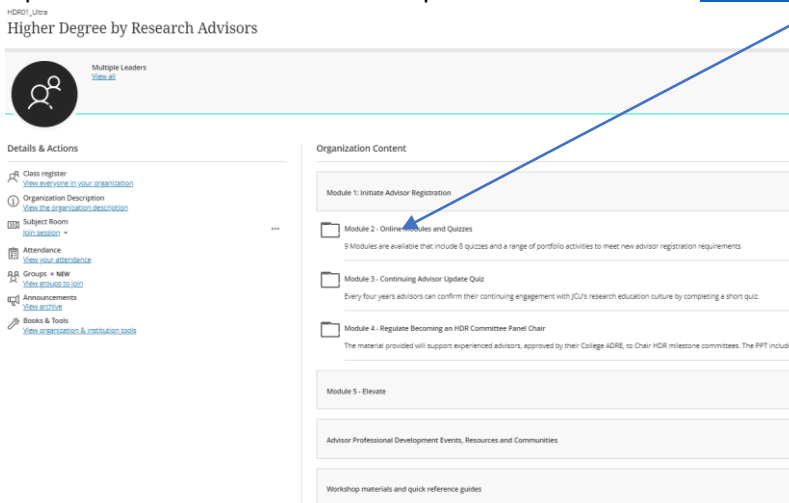

4. Open Module 2 to commence the quizzes in the LearnJCU [HDR Advisor organization](#) site: