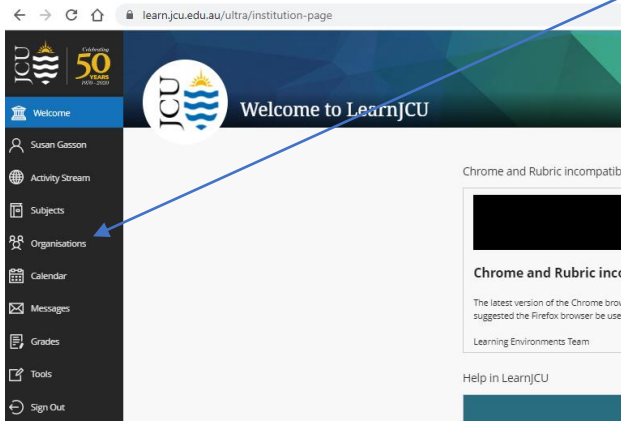

# Accessing HDR Advisor Organisation in LearnJCU

1. Open and sign into [LearnJCU](#)

2. Open Organisations by clicking on the link in the [LearnJCU](#) welcome page

3. Select the [HDR Advisor organization](#) from those available on the Organisation site. NOTE: Your organisations may not be the same as those detailed in the following screen shot: