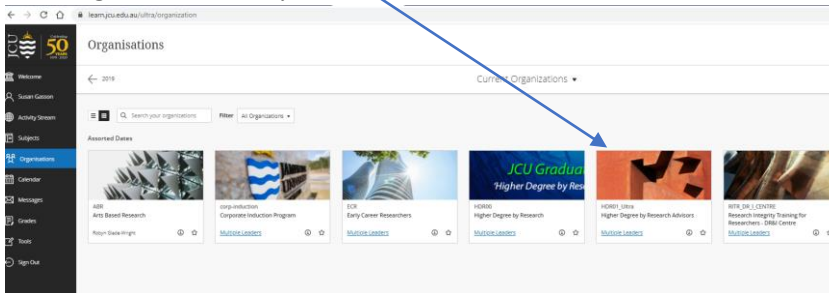

# Accessing HDR Advisor Organisation in LearnJCU

1. Open and sign into [LearnJCU](#)

2. Open Organisations by clicking on the link in the [LearnJCU](#) welcome page

3. Select the [HDR Advisor organization](#) from those available on the Organisation site. NOTE: Your organisations may not be the same as those detailed in the following screen shot: