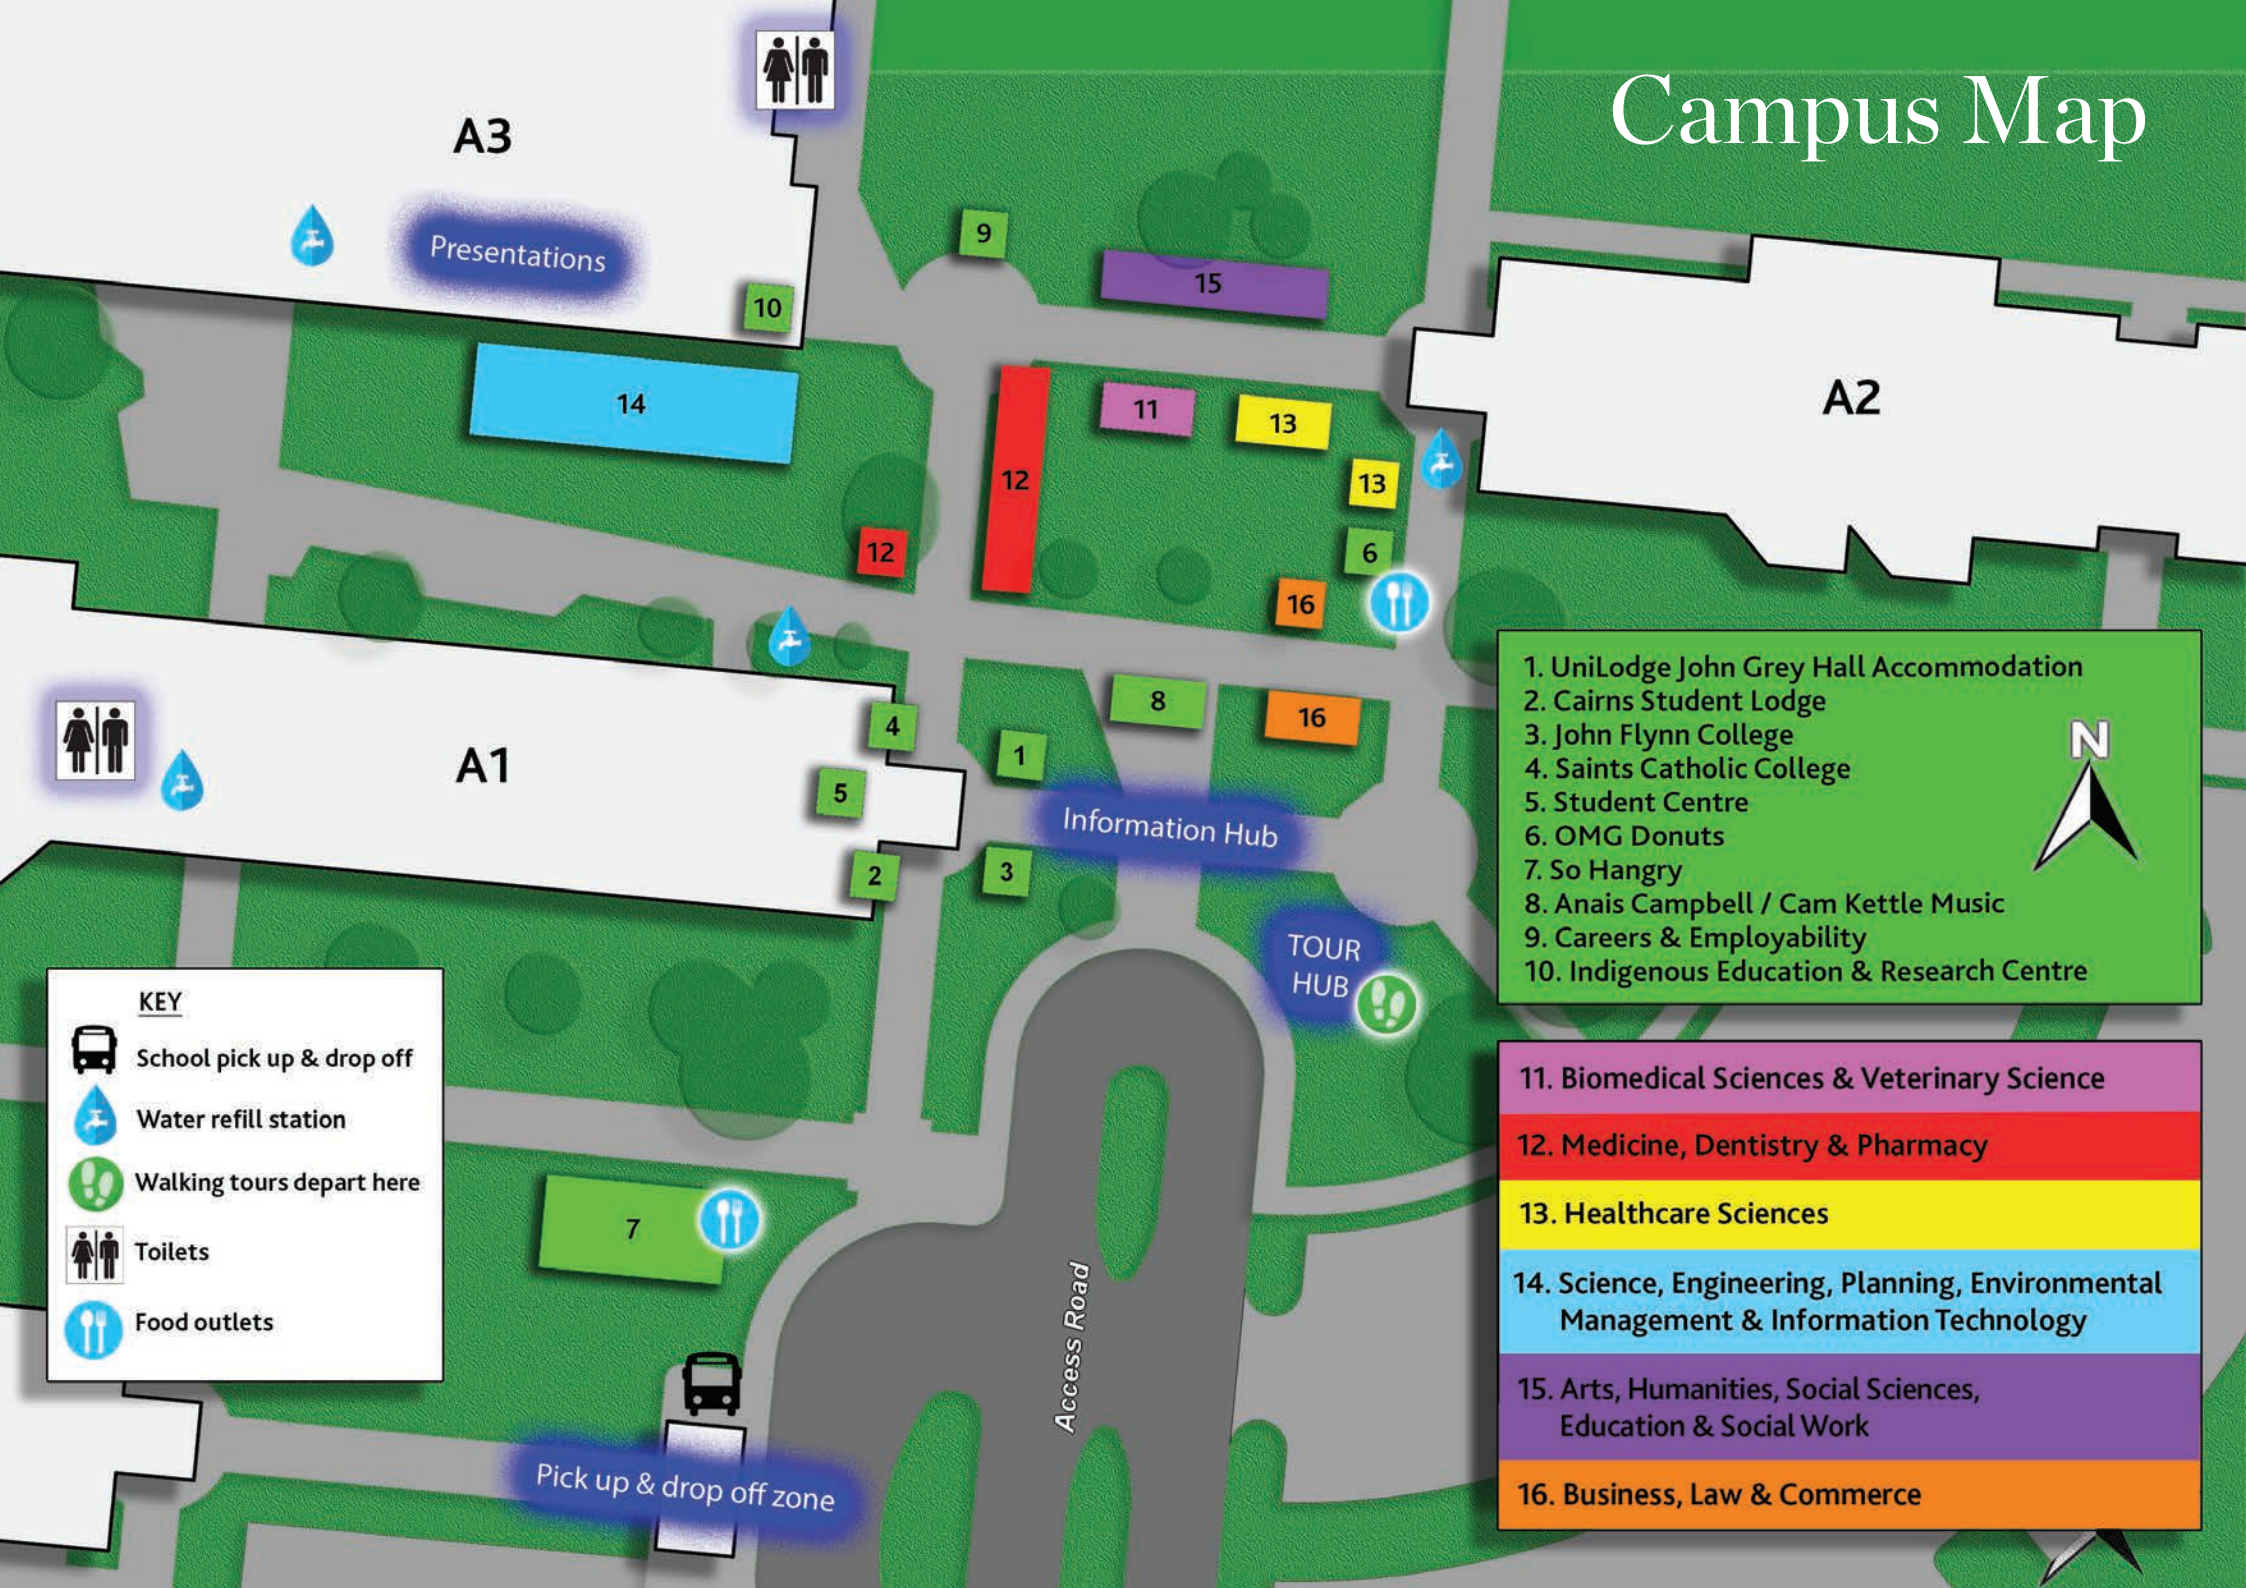

Hub. **Please note:** *There is limited availability on each tour, so get in quick!*

Time:	Tour:
9.30 am	General Campus Tour
10.00 am	UniLodge John Grey Hall Accommodation General Campus Tour Chemistry Tour
10.30 am	General Campus Tour Dentistry Clinic Tour (Wednesday 21 June Only) Chemistry Tour Indigenous Education Research Centre Tour
10.45 am	Nursing Lab Tour
11.00 am	General Campus Tour Maker Space JCU Ideas Lab
11.30 am	General Campus Tour Dentistry Clinic Tour (Wednesday 21 June Only)
12.00 pm	UniLodge John Grey Hall Accommodation Chemistry Tour Indigenous Education Research Centre Tour
12.30 pm	General Campus Tour Chemistry Tour
12.45 pm	Nursing Lab Tour

PLAN YOUR DAY AT UNIX SENIOR:

Time:	Activity:	Location:

Unlock Your Future Competition

Want to WIN
an Apple Watch?

Scan the QR code and complete
the scavenger hunt for your
chance to win! *T&Cs apply.

Presentation Schedule

Campus Map

KEY

- School pick up & drop off
- Water refill station
- Walking tours depart here
- Toilets
- Food outlets

- 1. UniLodge John Grey Hall Accommodation
- 2. Cairns Student Lodge
- 3. John Flynn College
- 4. Saints Catholic College
- 5. Student Centre
- 6. OMG Donuts
- 7. So Hangry
- 8. Anais Campbell / Cam Kettle Music
- 9. Careers & Employability
- 10. Indigenous Education & Research Centre