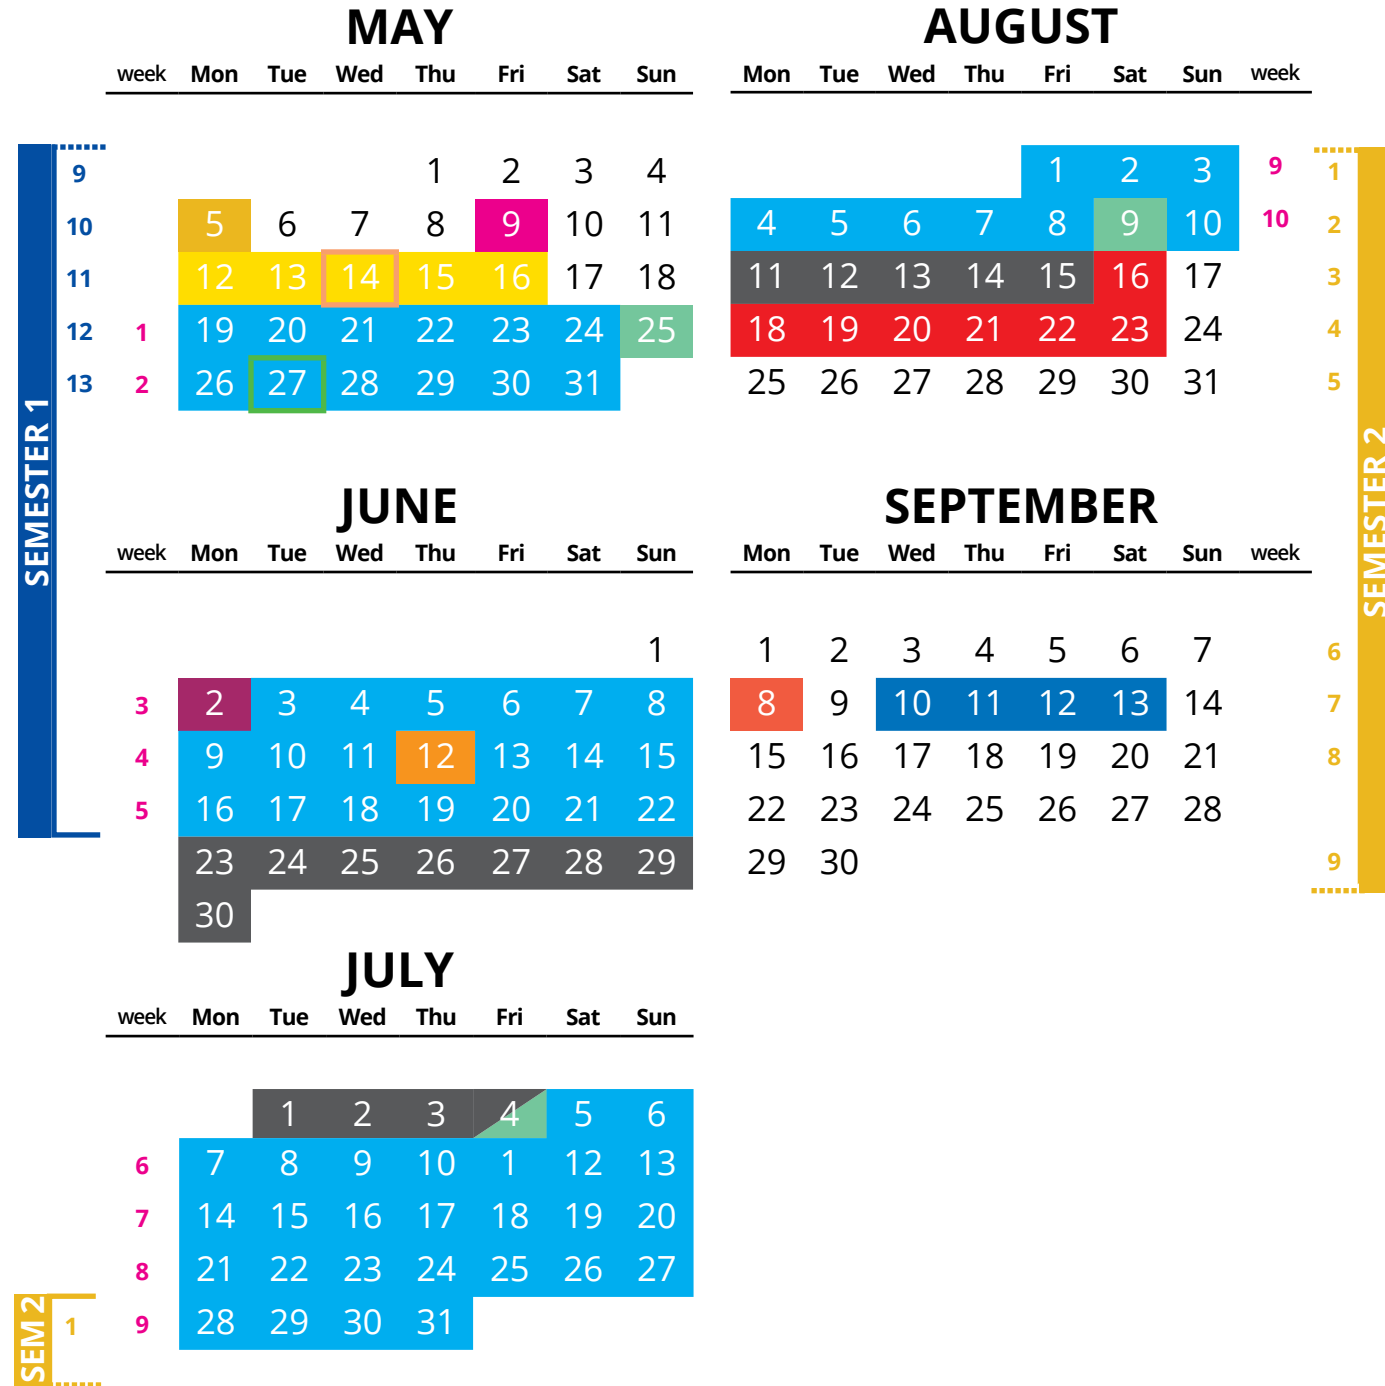

May 2025

- MON 5** Public Holiday: Labour Day
- MON 12-FRI 16** Orientation Week
- WED 14** International Orientation
- MON 19** Trimester 2 begins
- SUN 25** Enrolments close
- TUE 27** Class Registration closes

June 2025

- MON 2** Payment Due Date
- THU 12** Census Date
- MON 23-MON 30** Lecture Recess

July 2025

- TUES 1-FRI 4** Lecture Recess
- FRI 4** Last Withdrawal without Academic Penalty

August 2025

- SAT 9** Last Date to Withdraw in eStudent
- MON 11-FRI 15** Study Vacation
- SAT 16-SAT 23** Exam Period
- SAT 23** Trimester 2 ends

October 2025

- MON 6** Public Holiday: King's Birthday
- THU 9** Census Date
- MON 20-FRI 24** Lecture Recess
- FRI 24** Last Withdrawal without Academic Penalty

November 2025

- SAT 29** Last Date to Withdraw in eStudent

December 2025

- MON 1-FRI 5** Study Vacation
- SAT 6-SAT 13** Exam Period
- SAT 13** Trimester 3 ends
- TUES 23** Results Published
- THU 25** Public Holiday: Christmas Day
- FRI 26** Public Holiday: Boxing Day