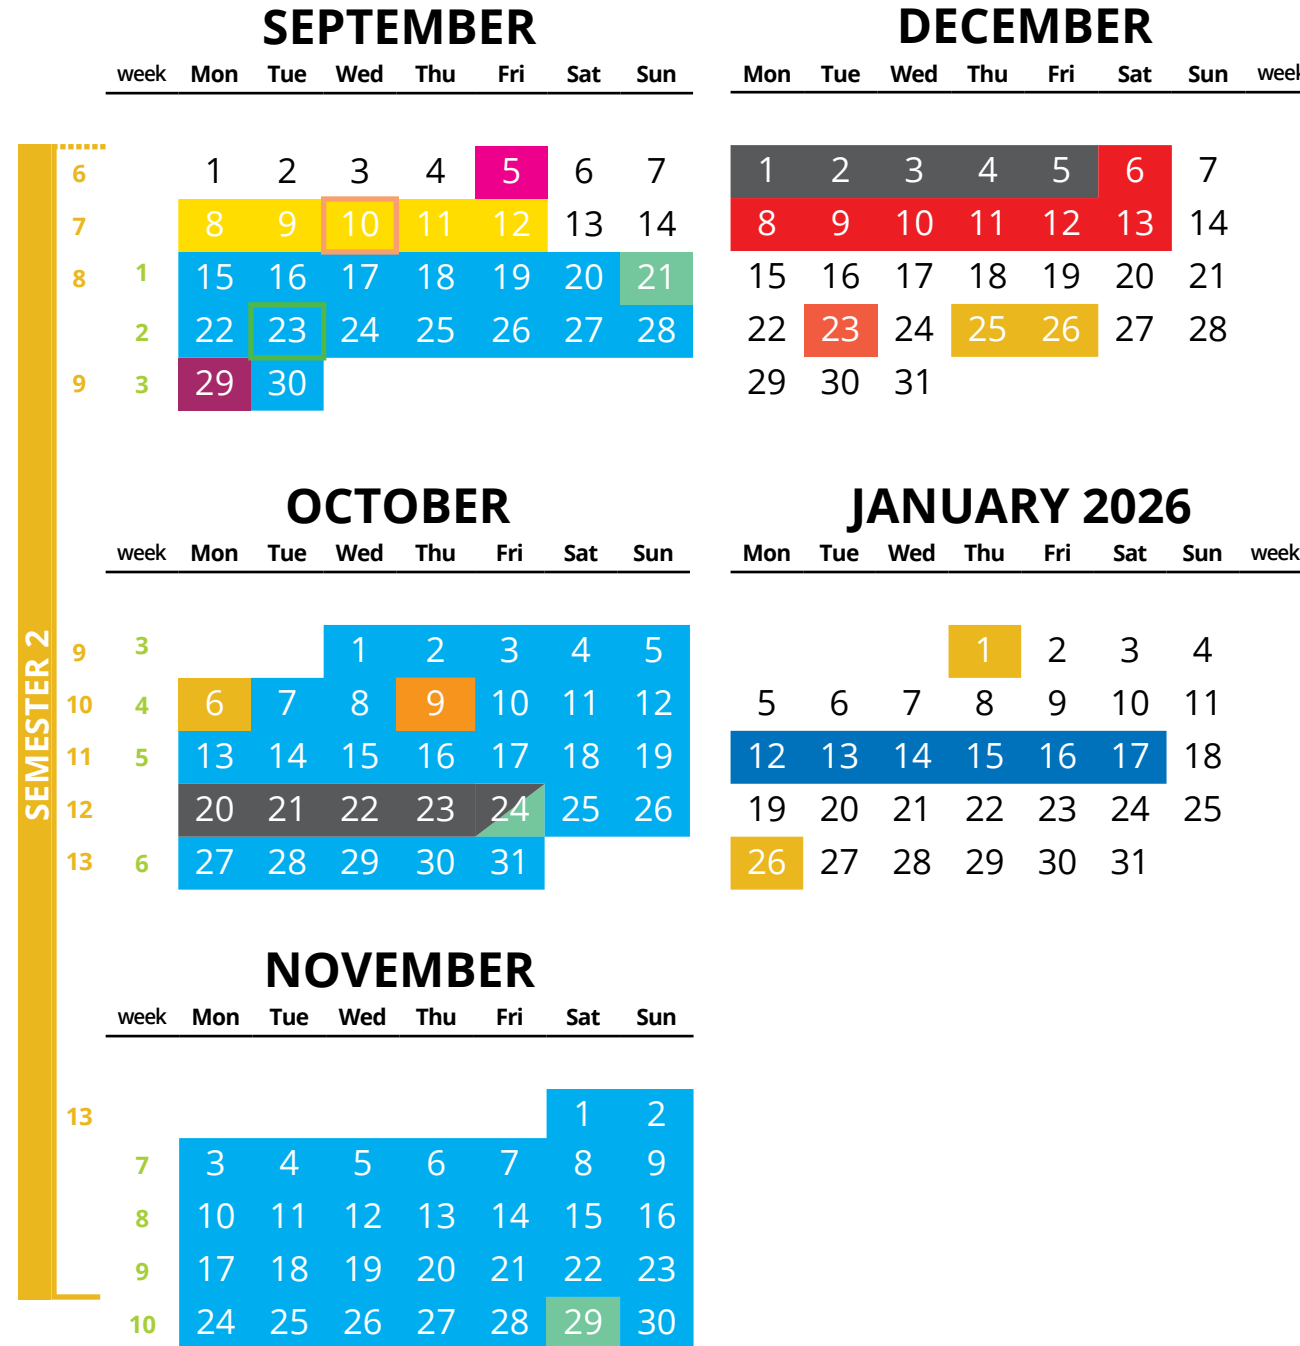

June 2025

- MON 2** Payment Due Date
- THU 12** Census Date
- MON 23-MON 30** Lecture Recess

July 2025

- TUES 1-FRI 4** Lecture Recess
- FRI 4** Last Withdrawal without Academic Penalty

August 2025

- SAT 9** Last Date to Withdraw in eStudent
- MON 11-FRI 15** Study Vacation
- SAT 16-SAT 23** Exam Period
- SAT 23** Trimester 2 ends

September 2025

- MON 8-FRI 12** Orientation Week
- WED 10** International Orientation
- MON 15** Trimester 3 begins
- SUN 21** Enrolments close
- TUE 23** Class Registration closes
- MON 29** Payment Due Date

October 2025

- MON 6** Public Holiday: King's Birthday
- THU 9** Census Date
- MON 20-FRI 24** Lecture Recess
- FRI 24** Last Withdrawal without Academic Penalty

November 2025

- SAT 29** Last Date to Withdraw in eStudent

December 2025

- MON 1-FRI 5** Study Vacation
- SAT 6-SAT 13** Exam Period
- SAT 13** Trimester 3 ends
- TUES 23** Results Published
- THU 25** Public Holiday: Christmas Day
- FRI 26** Public Holiday: Boxing Day