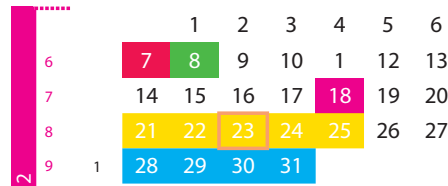

TUE 8 Class Registration opens

MON 21-FRI 25 Orientation Week

WED 23 International Orientation

MON 28 Semester 2 begins

August 2025

SUN 3 Enrolments close

TUE 5 Class Registration closes

MON 18 Payment Due Date

THU 28 Census Date

September 2025

FRI 19 Last Withdraw without
Academic Penalty

MON 22-FRI 26 Lecture Recess

JULY

week Mon Tue Wed Thu Fri Sat Sun

OCTOBER

Mon Tue Wed Thu Fri Sat Sun week

AUGUST

week Mon Tue Wed Thu Fri Sat Sun

NOVEMBER

Mon Tue Wed Thu Fri Sat Sun week

SEPTEMBER

week Mon Tue Wed Thu Fri Sat Sun

DECEMBER

Mon Tue Wed Thu Fri Sat Sun week

October 2025

MON 6 Public Holiday: King's Birthday

November 2025

MON 3-FRI 7 Study Vacation

FRI 7 Last Date to Withdraw in eStudent

SAT 8-FRI 21 Exam Period

FRI 21 Semester 2 ends

December 2025