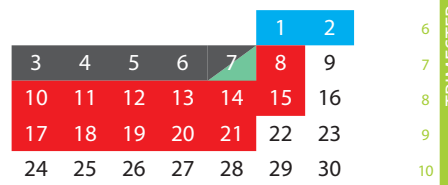

TUE 8 Class Registration opens

MON 21-FRI 25 Orientation Week

WED 23 International Orientation

MON 28 Semester 2 begins

August 2025

SUN 3 Enrolments close

TUE 5 Class Registration closes

MON 18 Payment Due Date

THU 28 Census Date

September 2025

FRI 19 Last Withdraw without
Academic Penalty

MON 22-FRI 26 Lecture Recess

JULY

week Mon Tue Wed Thu Fri Sat Sun

OCTOBER

Mon Tue Wed Thu Fri Sat Sun week

AUGUST

week Mon Tue Wed Thu Fri Sat Sun

NOVEMBER

Mon Tue Wed Thu Fri Sat Sun week

SEPTEMBER

week Mon Tue Wed Thu Fri Sat Sun

DECEMBER

Mon Tue Wed Thu Fri Sat Sun week

October 2025

MON 6 Public Holiday: King's Birthday

November 2025

MON 3-FRI 7 Study Vacation

FRI 7 Last Date to Withdraw in eStudent

SAT 8-FRI 21 Exam Period

FRI 21 Semester 2 ends

December 2025