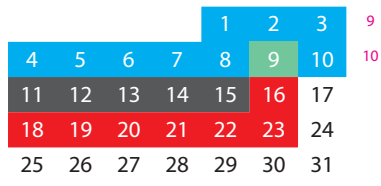

May 2025

MON 5 Public Holiday: Labour Day

MON 12-FRI 16 Orientation Week

WED 14 International Orientation

MON 19 Trimester 2 begins

SUN 25 Enrolments close

TUE 27 Class Registration closes

June 2025

MON 2 Payment Due Date

THU 12 Census Date

MON 23-MON 30 Lecture Recess

July 2025

TUES 1-FRI 4 Lecture Recess

FRI 4 Last Withdrawal without
Academic Penalty

MAY

week Mon Tue Wed Thu Fri Sat Sun

AUGUST

Mon Tue Wed Thu Fri Sat Sun week

JUNE

week Mon Tue Wed Thu Fri Sat Sun

SEPTEMBER

Mon Tue Wed Thu Fri Sat Sun week

JULY

week Mon Tue Wed Thu Fri Sat Sun