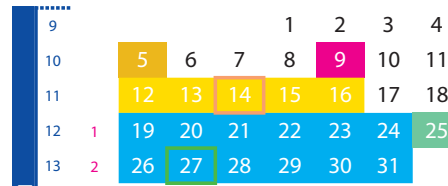

[jcu.edu.au/students/academic-calendars](https://www.jcu.edu.au/students/academic-calendars)

IMPORTANT DATES TR2

April

MON 28 Credit/Course Transfer/
Return to Study
Applications close

TUE 29 Class Registration opens

May 2025

MON 5 Public Holiday: Labour Day

MON 12-FRI 16 Orientation Week

WED 14 International Orientation

MON 19 Trimester 2 begins

SUN 25 Enrolments close

TUE 27 Class Registration closes

June 2025

MON 2 Payment Due Date

THU 12 Census Date

MON 23-MON 30 Lecture Recess

July 2025

TUES 1-FRI 4 Lecture Recess

FRI 4 Last Withdrawal without
Academic Penalty

MAY

week Mon Tue Wed Thu Fri Sat Sun

AUGUST

Mon Tue Wed Thu Fri Sat Sun week

JUNE

week Mon Tue Wed Thu Fri Sat Sun

SEPTEMBER

Mon Tue Wed Thu Fri Sat Sun week

JULY

week Mon Tue Wed Thu Fri Sat Sun